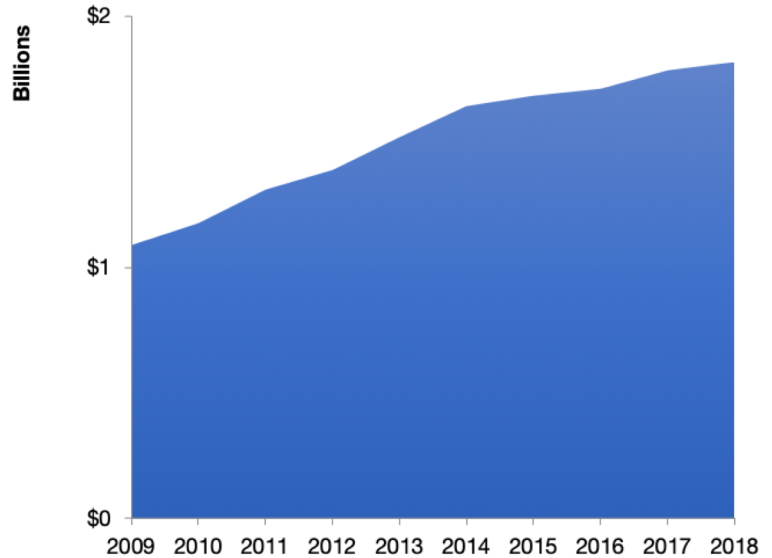

California's 38TH DISTRICT

U.S. Services Supply the World

CA-38 has seen a rise in overall services exports since 2009, boosting state economic growth and jobs, and contributing to the overall U.S. services trade surplus of $260 billion in 2018.

The U.S. services industries are the most competitive and innovative in the world. They provide new economic opportunities and contribute to the successful production of manufacturing and agriculture in the United States and abroad.

2009	2018
$1.1 billion	$1.8 billion

CA-38 Services Exports

CA-38 Services Exports Support 12,000 Jobs

CA-38 Services Exports by Sector, 2018 ($ millions)