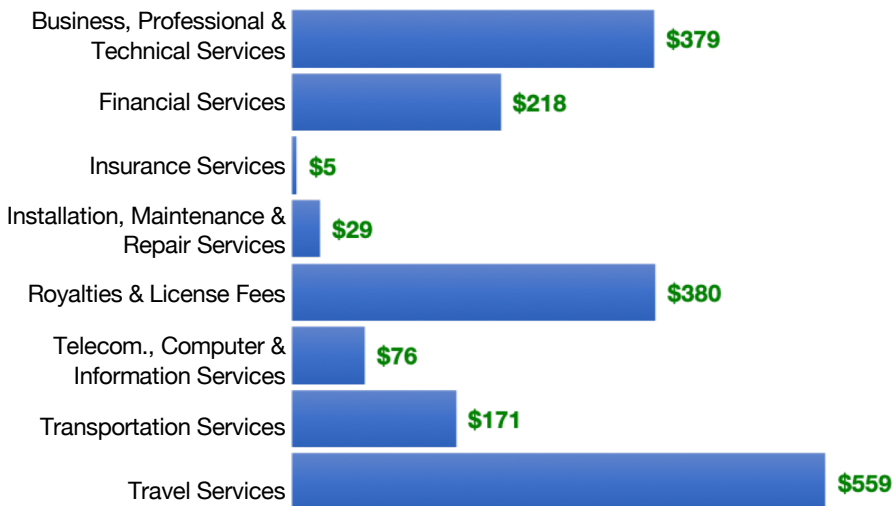

2009	2018
\$1.1 billion	\$1.8 billion

CA-38 Services Exports

CA-38 Services Exports Support 12,000 Jobs

CA-38 Services Exports by Sector, 2018 (\$ millions)

CA-38 Services Exports to Select Countries, 2018